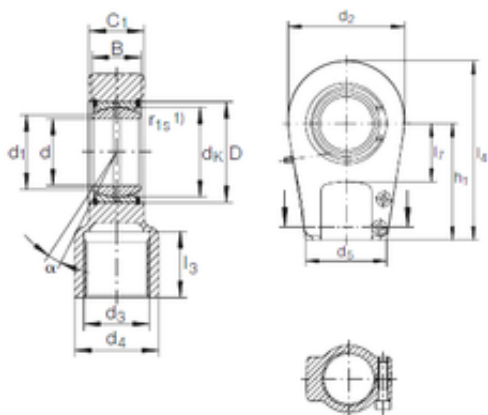

Bearing Rolamentos do Brasil Ltda.

60 mm x 90 mm x 44 mm INA GIHRK 60 DO
plain bearings

Bearing No. GIHRK 60 DO

Size	60x90x44 mm
Bore Diameter	60 mm
Outer Diameter	90 mm
Width	44 mm
d	60 mm
D	90 mm
B	44 mm
d1	66,8 mm
d2	130 mm
d4	75 mm
dk	80 mm
h1	130 mm
Thread (G)	M58X1,5

GIHRK 60 DO Bearing 2D drawings and 3D CAD models