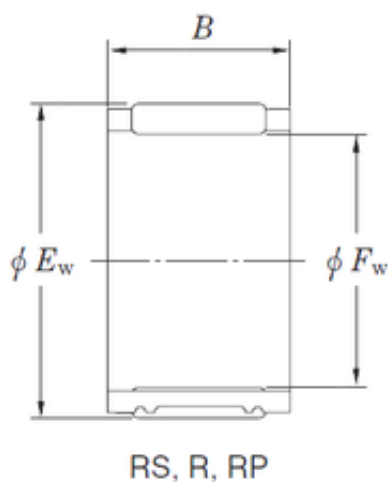

### KOYO R65/20A needle roller bearings

Bearing No. R65/20A

Size	65x70x20 mm
Bore Diameter	65 mm
Outer Diameter	70 mm
Width	20 mm
Fw	65 mm
Ew	70 mm
B	20 mm
Weight	0,057 Kg
Basic dynamic load rating (C)	12,1 kN
Basic static load rating (C0)	22,3 kN
(Grease) Lubrication Speed	4200 r/min
(Oil) Lubrication Speed	7400 r/min

R65/20A Bearing 2D drawings and 3D CAD models