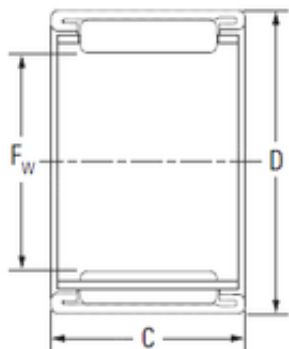

Bearing Rolamentos do Brasil Ltda.

KOYO BTM3512 needle roller bearings

Bearing No. BTM3512

| | |
|-------------------------------|-------------|
| Size | 35x42x12 mm |
| Bore Diameter | 35 mm |
| Outer Diameter | 42 mm |
| Width | 12 mm |
| Fw | 35 mm |
| D | 42 mm |
| C | 12 mm |
| Weight | 0,026 Kg |
| Basic dynamic load rating (C) | 13,3 kN |
| Basic static load rating (C0) | 22,8 kN |

BTM3512 Bearing 2D drawings and 3D CAD models