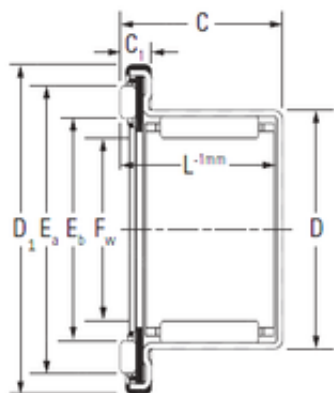

### KOYO RAXF 714 complex bearings

Bearing No. RAXF 714

Size	14x20x14.2 mm
Bore Diameter	14 mm
Outer Diameter	20 mm
Width	14,2 mm
Fw	14 mm
D	20 mm
D1	29,5 mm
C	14,2 mm
C1	4,2 mm
L	13,2 mm
Ea	24,6 mm
Eb	17 mm
Weight	0,018 Kg
Dynamic load rating radial (C)	6,9 kN
Dynamic load rating axial (C)	7,4 kN
Static load rating radial (C0)	8,5 kN
Static load rating axial (C0)	20 kN

RAXF 714 Bearing 2D drawings and 3D CAD models