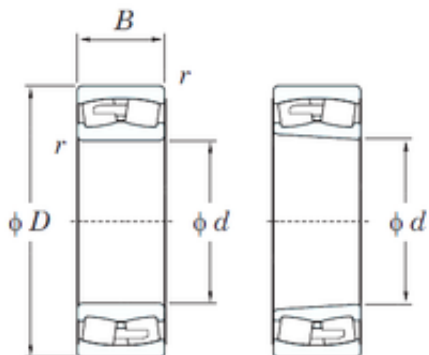

### 340 mm x 620 mm x 224 mm KOYO 23268RHA spherical roller bearings

Bearing No. 23268RHA

23268RHA Bearing 2D drawings and 3D CAD models

Size	340x620x224 mm
Bore Diameter	340 mm
Outer Diameter	620 mm
Width	224 mm
d	340 mm
D	620 mm
B	224 mm
C	224 mm
r min.	6 mm
da min.	368 mm
Da max.	592 mm
ra max.	5 mm
Weight	290 Kg
Basic dynamic load rating (C)	4550 kN
Basic static load rating (C0)	8030 kN
(Grease) Lubrication Speed	440 r/min
(Oil) Lubrication Speed	590 r/min
Calculation factor (e)	0,36
Calculation factor (Y0)	1,84
Calculation factor (Y1)	1,88
Bearing No.	23268RHA
r(min)	6
Cr	5690
C0r	8030
Cu	517