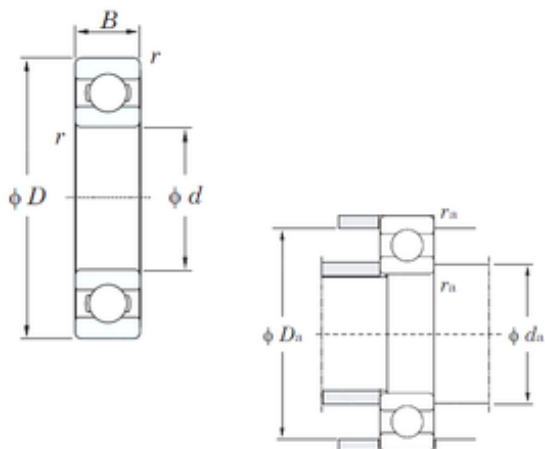

Bearing Rolamentos do Brasil Ltda.

60 mm x 78 mm x 10 mm KOYO 6812 deep groove ball bearings

Bearing No. 6812

6812 Bearing 2D drawings and 3D CAD models

Size	60x78x10 mm
Bore Diameter	60 mm
Outer Diameter	78 mm
Width	10 mm
d	60 mm
D	78 mm
B	10 mm
C	10 mm
r min.	0,3 mm
da min.	62 mm
Da max.	76 mm
ra max.	0,3 mm
Weight	0,104 Kg
Basic dynamic load rating (C)	11,5 kN
Basic static load rating (C0)	10,6 kN
(Grease) Lubrication Speed	8000 r/min
(Oil) Lubrication Speed	9400 r/min
Category	Single Row Ball Bearings
Inventory	0.0
Manufacturer Name	KOYO
Minimum Buy Quantity	N/A
Weight / Kilogram	0.112
EAN	0605790084362
Product Group	B00308
Enclosure	Open

Bearing Rolamentos do Brasil Ltda.

Precision Class	ABEC 1 ISO P0
Maximum Capacity / Filling Slot	No
Rolling Element	Ball Bearing
Snap Ring	No
Internal Special Features	No
Cage Material	Steel
Internal Clearance	C0-Medium
Inch - Metric	Metric
Long Description	60MM Bore; 78MM Outside Diameter; 10MM Outer Race Diameter; Open; Ball Bearing; ABEC 1 ISO P0; No Filling Slot; No Snap Ring; No Internal Special Features
Category	Single Row Ball Bearing
UNSPSC	31171504
Harmonized Tariff Code	8482.10.50.68
Noun	Bearing
Keyword String	Ball
Manufacturer URL	http://www.koyousa.com
Manufacturer Item Number	6812
Weight / LBS	0.248
Outer Race Width	0.394 Inch 10 Millimeter
Outside Diameter	3.071 Inch 78 Millimeter
Bore	2.362 Inch 60 Millimeter
Bearing No.	6812
r(min)	0.3
Cr	14.3
C0r	10.6
Cu	0.550
f0	16.3
Grease lub.	8000