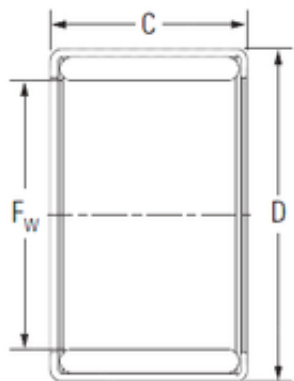

Bearing Rolamentos do Brasil Ltda.

KOYO YM3220 needle roller bearings

Bearing No. YM3220

| | |
|-------------------------------|-------------|
| Size | 32x42x20 mm |
| Bore Diameter | 32 mm |
| Outer Diameter | 42 mm |
| Width | 20 mm |
| Fw | 32 mm |
| D | 42 mm |
| C | 20 mm |
| Weight | 0,071 Kg |
| Basic dynamic load rating (C) | 37,4 kN |
| Basic static load rating (C0) | 69,1 kN |

YM3220 Bearing 2D drawings and 3D CAD models