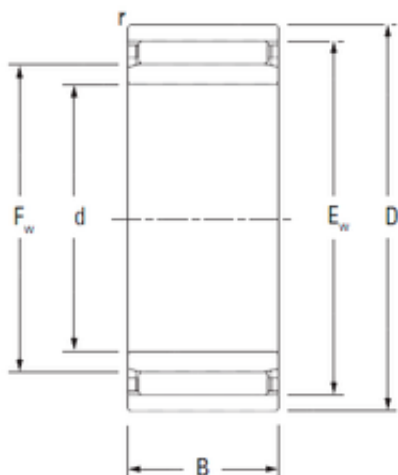

Bearing Rolamentos do Brasil Ltda.

45 mm x 62 mm x 40 mm KOYO NAO45X62X40 needle roller bearings

Bearing No. NAO45X62X40

Bore Diameter	45 mm
Outer Diameter	62 mm
d	45 mm
Fw	50 mm
D	62 mm
Ew	55 mm
B	40 mm
C	40 mm
r5 min.	0,3 mm
S	0,5 mm
Weight	0,386 Kg
Basic dynamic load rating (C)	50,7 kN
Basic static load rating (C0)	137 kN
(Grease) Lubrication Speed	5400 r/min

NAO45X62X40 Bearing 2D drawings and 3D CAD models