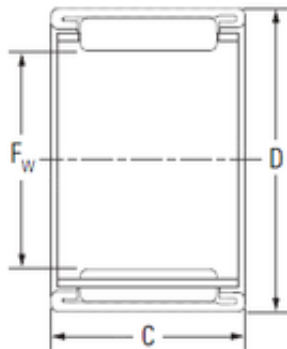

Bearing Rolamentos do Brasil Ltda.

KOYO 16BTM2212A needle roller bearings

Bearing No. 16BTM2212A

Size	16x22x12 mm
Bore Diameter	16 mm
Outer Diameter	22 mm
Width	12 mm
Fw	16 mm
D	22 mm
C	12 mm
Weight	0,011 Kg
Basic dynamic load rating (C)	7,6 kN
Basic static load rating (C0)	9,8 kN

16BTM2212A Bearing 2D drawings and 3D CAD models