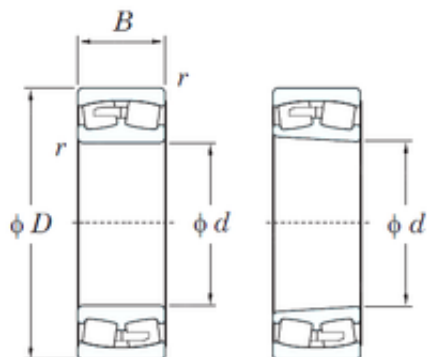

## Bearing Rolamentos do Brasil Ltda.

440 mm x 720 mm x 226 mm KOYO 23188RK  
spherical roller bearings

Bearing No. 23188RK

Size	440x720x226 mm
Bore Diameter	440 mm
Outer Diameter	720 mm
Width	226 mm
d	440 mm
D	720 mm
B	226 mm
C	226 mm
r min.	6 mm
da min.	468 mm
Da max.	692 mm
ra max.	5 mm
Weight	366 Kg
Basic dynamic load rating (C)	5040 kN
Basic static load rating (C0)	9600 kN
(Grease) Lubrication Speed	330 r/min
(Oil) Lubrication Speed	440 r/min
Calculation factor (e)	0,33
Calculation factor (Y0)	2,03
Calculation factor (Y1)	2,08

23188RK Bearing 2D drawings and 3D CAD models