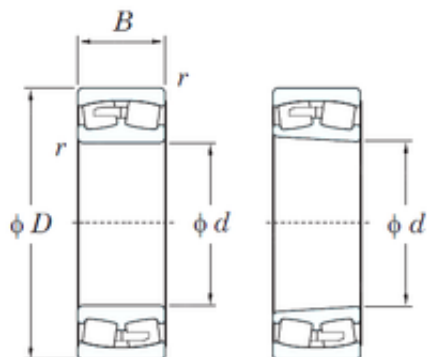

Bearing Rolamentos do Brasil Ltda.

460 mm x 760 mm x 240 mm KOYO 23192R
spherical roller bearings

Bearing No. 23192R

Size	460x760x240 mm
Bore Diameter	460 mm
Outer Diameter	760 mm
Width	240 mm
d	460 mm
D	760 mm
B	240 mm
C	240 mm
r min.	7,5 mm
da min.	496 mm
Da max.	724 mm
ra max.	6 mm
Weight	450 Kg
Basic dynamic load rating (C)	5180 kN
Basic static load rating (C0)	10800 kN
(Grease) Lubrication Speed	310 r/min
(Oil) Lubrication Speed	410 r/min
Calculation factor (e)	0,33
Calculation factor (Y0)	2,03
Calculation factor (Y1)	2,07
Bearing No.	23192R
r(min)	7.5
Cr	6510
C0r	10800
Cu	648

23192R Bearing 2D drawings and 3D CAD models

Bearing Rolamentos do Brasil Ltda.

Grease lub.	310
Oil lub.	410
da(min)	496
Da(max)	724
ra(max)	6
e	0.33
Y1	2.07
Y2	3.09
Y0	2.03
(Refer.)Mass(kg)	450