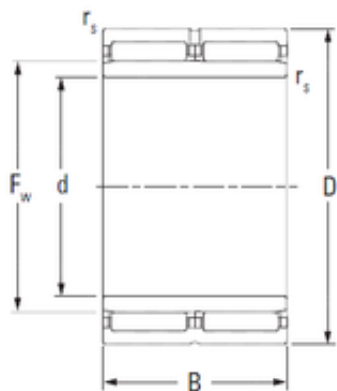

## Bearing Rolamentos do Brasil Ltda.

45 mm x 68 mm x 40 mm KOYO NA6909  
needle roller bearings

Bearing No. NA6909

Size	45x68x40 mm
Bore Diameter	45 mm
Outer Diameter	68 mm
Width	40 mm
d	45 mm
Fw	52 mm
D	68 mm
B	40 mm
C	40 mm
r5 min.	0,6 mm
S	1,5 mm
Weight	0,55 Kg
Basic dynamic load rating (C)	74,7 kN
Basic static load rating (C0)	137 kN
(Grease) Lubrication Speed	8400 r/min

NA6909 Bearing 2D drawings and 3D CAD models