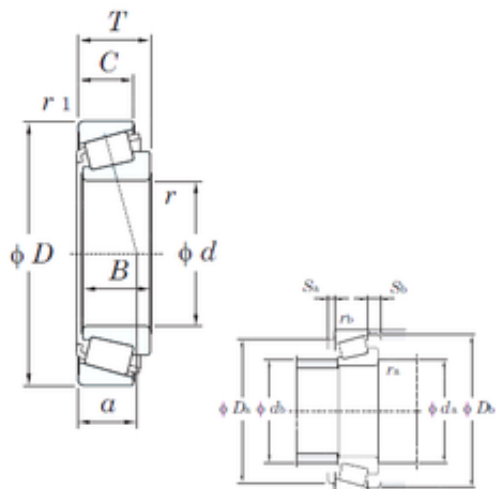

Bearing Rolamentos do Brasil Ltda.

KOYO 15100/15250X tapered roller bearings

Bearing No. 15100/15250X

Bore Diameter	25,4 mm
Width	20,638 mm
d	25,4 mm
T	20,638 mm
B	20,638 mm
C	15,875 mm
a	15 mm
r min.	3,6 mm
r1 min.	1,6 mm
Da	55 mm
db	31,5 mm
da	38 mm
Db	59 mm
Basic dynamic load rating (C)	44,6 kN
Basic static load rating (C0)	50,7 kN
Calculation factor (e)	0,35
Calculation factor (Y0)	0,94

15100/15250X Bearing 2D drawings and 3D CAD models