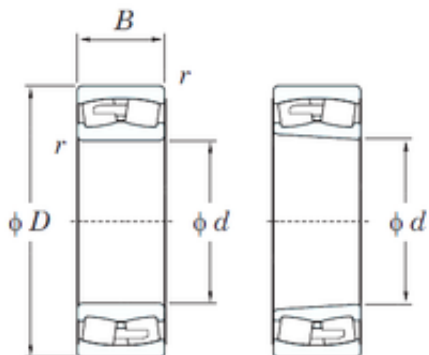

Bearing Rolamentos do Brasil Ltda.

360 mm x 650 mm x 232 mm KOYO
23272RHA spherical roller bearings

Bearing No. 23272RHA

23272RHA Bearing 2D drawings and 3D CAD models

Size	360x650x232 mm
Bore Diameter	360 mm
Outer Diameter	650 mm
Width	232 mm
d	360 mm
D	650 mm
B	232 mm
C	232 mm
r min.	6 mm
da min.	388 mm
Da max.	622 mm
ra max.	5 mm
Weight	328 Kg
Basic dynamic load rating (C)	4960 kN
Basic static load rating (C0)	9050 kN
(Grease) Lubrication Speed	410 r/min
(Oil) Lubrication Speed	550 r/min
Calculation factor (e)	0,35
Calculation factor (Y0)	1,87
Calculation factor (Y1)	1,92
Bearing No.	23272RHA
r(min)	6
Cr	6220
C0r	9050
Cu	591

Bearing Rolamentos do Brasil Ltda.

Grease lub.	410
Oil lub.	550
da(min)	388
Da(max)	622
ra(max)	5
e	0.35
Y1	1.92
Y2	2.85
Y0	1.87
(Refer.)Mass(kg)	328