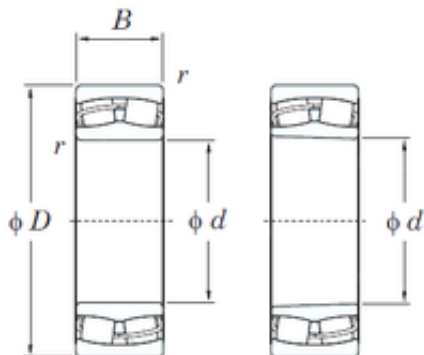

Bearing Rolamentos do Brasil Ltda.

150 mm x 270 mm x 96 mm KOYO 23230RH
spherical roller bearings

Bearing No. 23230RH

Size	150x270x96 mm
Bore Diameter	150 mm
Outer Diameter	270 mm
Width	96 mm
d	150 mm
D	270 mm
B	96 mm
C	96 mm
r min.	3 mm
da min.	164 mm
Da max.	256 mm
ra max.	2,5 mm
Weight	24,5 Kg
Basic dynamic load rating (C)	959 kN
Basic static load rating (C0)	1540 kN
(Grease) Lubrication Speed	1200 r/min
(Oil) Lubrication Speed	1600 r/min
Calculation factor (e)	0,34
Calculation factor (Y0)	1,92
Calculation factor (Y1)	1,96

23230RH Bearing 2D drawings and 3D CAD models