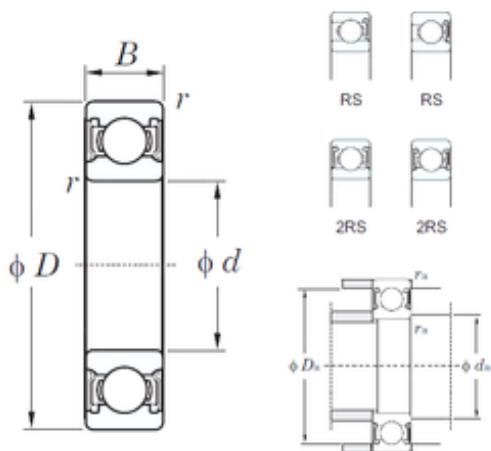

Bearing Rolamentos do Brasil Ltda.

40 mm x 68 mm x 15 mm KOYO 6008-2RS
deep groove ball bearings

Bearing No. 6008-2RS

Size	40x68x15 mm
Bore Diameter	40 mm
Outer Diameter	68 mm
Width	15 mm
d	40 mm
D	68 mm
B	15 mm
C	15 mm
r min.	1 mm
da min.	45 mm
da max	46,5 mm
Da max.	63 mm
ra max.	1 mm
Weight	0,192 Kg
Basic dynamic load rating (C)	16,7 kN
Basic static load rating (C0)	11,5 kN
(Grease) Lubrication Speed	5800 r/min

6008-2RS Bearing 2D drawings and 3D CAD models