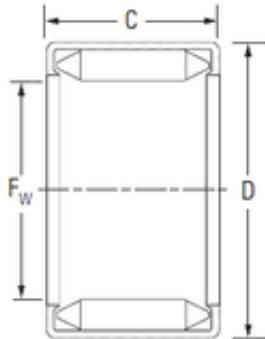

Bearing Rolamentos do Brasil Ltda.

KOYO B146 needle roller bearings

Bearing No. B146

Size	22.225x28.575x9.52 mm
Bore Diameter	22,225 mm
Outer Diameter	28,575 mm
Width	9,52 mm
Fw	22,225 mm
D	28,575 mm
C	9,52 mm
Weight	0,013 Kg
Basic dynamic load rating (C)	8,75 kN
Basic static load rating (C0)	15,3 kN

B146 Bearing 2D drawings and 3D CAD models