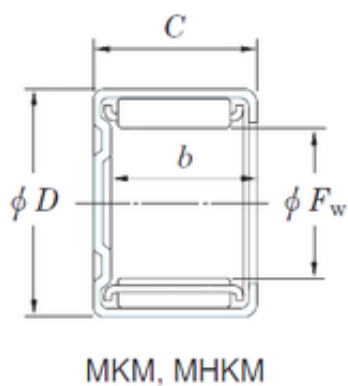

Bearing Rolamentos do Brasil Ltda.

KOYO 22MKM2816 needle roller bearings

Bearing No. 22MKM2816

Size	22x28x16 mm
Bore Diameter	22 mm
Outer Diameter	28 mm
Width	16 mm
Fw	22 mm
D	28 mm
C	16 mm
b	13,3 mm
Weight	0,022 Kg
Basic dynamic load rating (C)	12,7 kN
Basic static load rating (C0)	20,8 kN

22MKM2816 Bearing 2D drawings and 3D CAD models