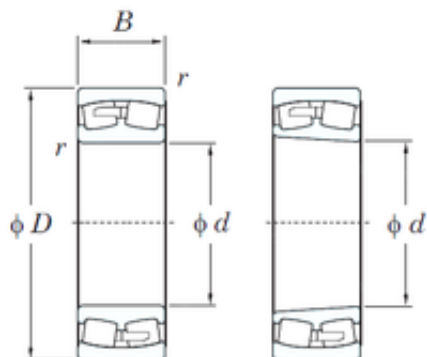

Bearing Rolamentos do Brasil Ltda.

800 mm x 1150 mm x 258 mm KOYO
230/800RK spherical roller bearings

Bearing No. 230/800RK

Size	800x1150x258 mm
Bore Diameter	800 mm
Outer Diameter	1150 mm
Width	258 mm
d	800 mm
D	1150 mm
B	258 mm
C	258 mm
r min.	7.5 mm
Weight	876 Kg
Basic dynamic load rating (C)	8600 kN
Basic static load rating (C0)	20100 kN
Calculation factor (e)	0.21
Calculation factor (Y0)	3.08
Calculation factor (Y1)	3.15

230/800RK Bearing 2D drawings and 3D CAD models