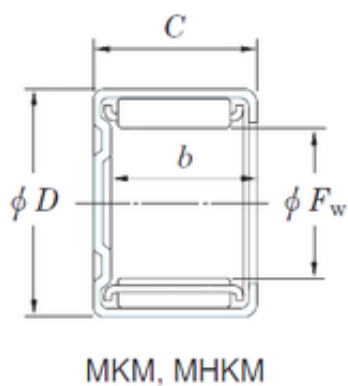

Bearing Rolamentos do Brasil Ltda.

KOYO MHKM810 needle roller bearings

Bearing No. MHKM810

Size	8x15x10 mm
Bore Diameter	8 mm
Outer Diameter	15 mm
Width	10 mm
Fw	8 mm
D	15 mm
C	10 mm
b	8,4 mm
Weight	0,0073 Kg
Basic dynamic load rating (C)	4 kN
Basic static load rating (C0)	3,3 kN

MHKM810 Bearing 2D drawings and 3D CAD models