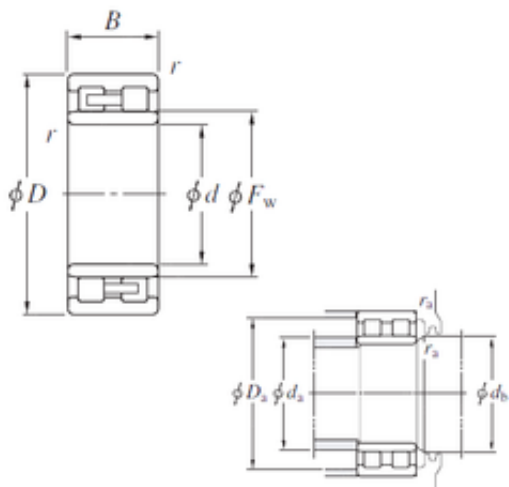

Bearing Rolamentos do Brasil Ltda.

120 mm x 165 mm x 45 mm KOYO NNU4924
cylindrical roller bearings

Bearing No. NNU4924

NNU4924 Bearing 2D drawings and 3D CAD models

Size	120x165x45 mm
Bore Diameter	120 mm
Outer Diameter	165 mm
Width	45 mm
d	120 mm
Fw	134,5 mm
D	165 mm
B	45 mm
C	45 mm
r min.	1,1 mm
da min.	126,5 mm
da max	132 mm
Da max.	158,5 mm
db min	137 mm
ra max.	1 mm
Weight	2,9 Kg
Basic dynamic load rating (C)	187 kN
Basic static load rating (C0)	373 kN
(Grease) Lubrication Speed	3400 r/min
Bearing No.	NNU4924
r(min)	1.1
Cr	234
C0r	373
Cu	47.6
Grease lub.	3400