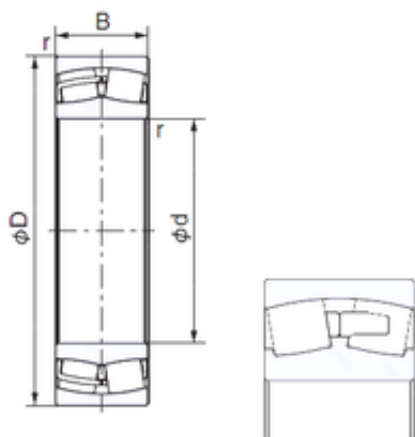

## Bearing Rolamentos do Brasil Ltda.

65 mm x 140 mm x 33 mm NACHI 21313AX  
cylindrical roller bearings

Bearing No. 21313AX

Size	65x140x33 mm
Bore Diameter	65 mm
Outer Diameter	140 mm
Width	33 mm
d	65 mm
D	140 mm
B	33 mm
C	33 mm
r min.	2,1 mm
Weight	2,69 Kg
Basic dynamic load rating (C)	261 kN
Basic static load rating (C0)	222 kN
(Grease) Lubrication Speed	5100 r/min
(Oil) Lubrication Speed	6400 r/min
Calculation factor (e)	0,28
Calculation factor (Y0)	2,35
Calculation factor (Y1)	2,4

21313AX Bearing 2D drawings and 3D CAD models