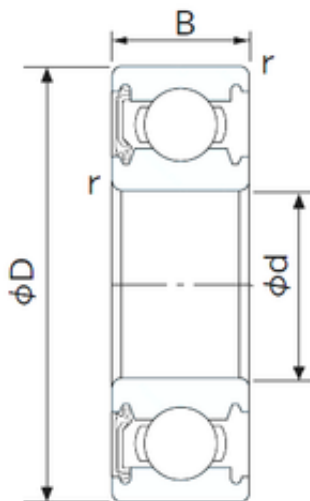

Bearing Rolamentos do Brasil Ltda.

40 mm x 52 mm x 7 mm NACHI 6808NKE
deep groove ball bearings

Bearing No. 6808NKE

Size	40x52x7 mm
Bore Diameter	40 mm
Outer Diameter	52 mm
Width	7 mm
d	40 mm
D	52 mm
B	7 mm
C	7 mm
r min.	0.3 mm
da min.	42 mm
Da max.	50 mm
ra max.	0.3 mm
Weight	0.033 Kg
Basic dynamic load rating (C)	5,95 kN
Basic static load rating (C0)	4,9 kN
(Grease) Lubrication Speed	12000 r/min

6808NKE Bearing 2D drawings and 3D CAD models