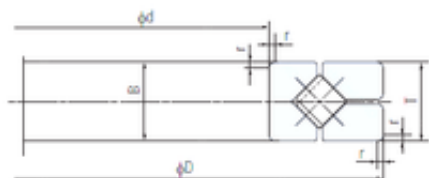

## Bearing Rolamentos do Brasil Ltda.

130 mm x 230 mm x 30 mm NACHI 130XRG23  
thrust roller bearings

Bearing No. 130XRG23

Size	130x230x30 mm
Bore Diameter	130 mm
Outer Diameter	230 mm
Width	30 mm
d	130 mm
D	230 mm
T	30 mm
B	30 mm
r	1,5 mm
Weight	5,97 Kg
Basic dynamic load rating (C)	105 kN
Basic static load rating (C0)	335 kN
(Grease) Lubrication Speed	650 r/min

130XRG23 Bearing 2D drawings and 3D CAD models