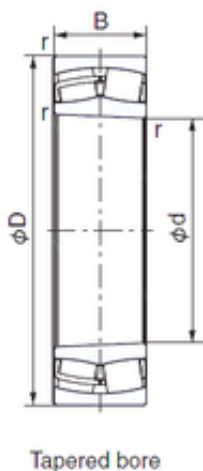

### 120 mm x 200 mm x 62 mm NACHI 23124EX1K cylindrical roller bearings

Bearing No. 23124EX1K

Size	120x200x62 mm
Bore Diameter	120 mm
Outer Diameter	200 mm
Width	62 mm
d	120 mm
D	200 mm
B	62 mm
C	62 mm
r min.	2 mm
Weight	7,9 Kg
Basic dynamic load rating (C)	675 kN
Basic static load rating (C0)	720 kN
(Grease) Lubrication Speed	2400 r/min
(Oil) Lubrication Speed	3300 r/min
Calculation factor (e)	0,29
Calculation factor (Y0)	2,29
Calculation factor (Y1)	2,34

23124EX1K Bearing 2D drawings and 3D CAD models