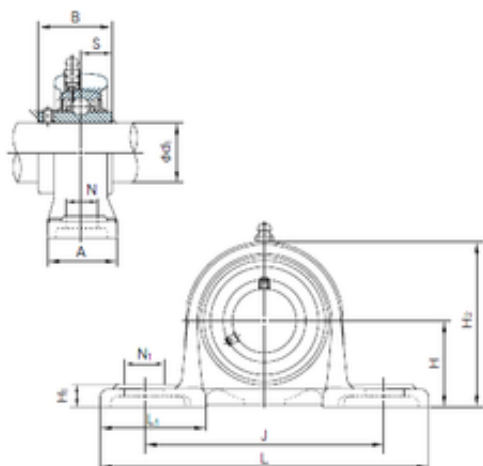

Bearing Rolamentos do Brasil Ltda.

MUCP209 Bearing 2D drawings and 3D CAD models

NACHI MUCP209 bearing units

Bearing No. MUCP209

Bore Diameter	45 mm
Width	49.2 mm
d	45 mm
A	40 mm
B	49.2 mm
H	54 mm
H1	13 mm
H2	105 mm
J	146 mm
L	190 mm
L1	60 mm
N	17 mm
N1	22 mm
S	19 mm
Bolt (G)	M14