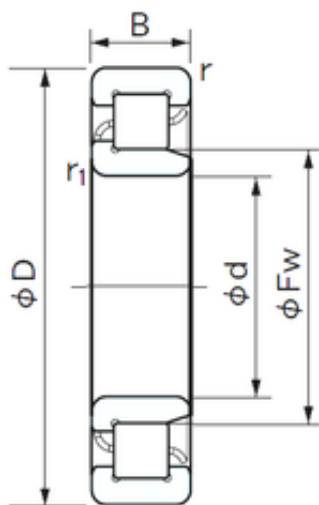

Bearing Rolamentos do Brasil Ltda.

65 mm x 140 mm x 33 mm NACHI NJ 313
cylindrical roller bearings

Bearing No. NJ 313

Size	65x140x33 mm
Bore Diameter	65 mm
Outer Diameter	140 mm
Width	33 mm
d	65 mm
Fw	83.5 mm
D	140 mm
B	33 mm
r min.	2.1 mm
r1 min.	2.1 mm
Weight	2.27 Kg
Basic dynamic load rating (C)	135 kN
Basic static load rating (C0)	139 kN
(Grease) Lubrication Speed	4500 r/min

NJ 313 Bearing 2D drawings and 3D CAD models