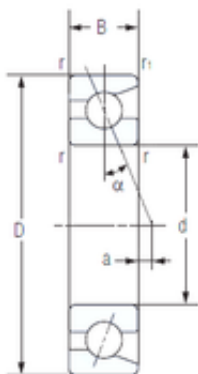

## Bearing Rolamentos do Brasil Ltda.

35 mm x 62 mm x 14 mm NACHI 7007AC  
angular contact ball bearings

Bearing No. 7007AC

Size	35x62x14 mm
Bore Diameter	35 mm
Outer Diameter	62 mm
Width	14 mm
d	35 mm
D	62 mm
B	14 mm
C	14 mm
Angle ( ° )	25 °
a	4,3 mm
r min.	1 mm
r1 min.	0,6 mm
Weight	0,17 Kg
Basic dynamic load rating (C)	18,2 kN
Basic static load rating (C0)	13 kN
(Grease) Lubrication Speed	21000 r/min

7007AC Bearing 2D drawings and 3D CAD models