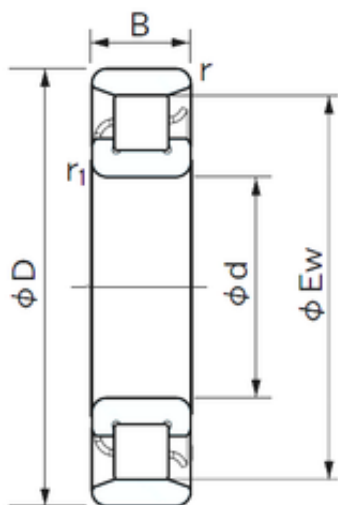

Bearing Rolamentos do Brasil Ltda.

65 mm x 140 mm x 33 mm NACHI N 313
cylindrical roller bearings

Bearing No. N 313

| | |
|-------------------------------|----------------|
| Size | 65x121.5x33 mm |
| Bore Diameter | 65 mm |
| Outer Diameter | 121.5 mm |
| Width | 33 mm |
| d | 65 mm |
| D | 140 mm |
| Ew | 121.5 mm |
| B | 33 mm |
| r min. | 2.1 mm |
| r1 min. | 2.1 mm |
| Weight | 2.22 Kg |
| Basic dynamic load rating (C) | 135 kN |
| Basic static load rating (C0) | 139 kN |
| (Grease) Lubrication Speed | 4500 r/min |

N 313 Bearing 2D drawings and 3D CAD models