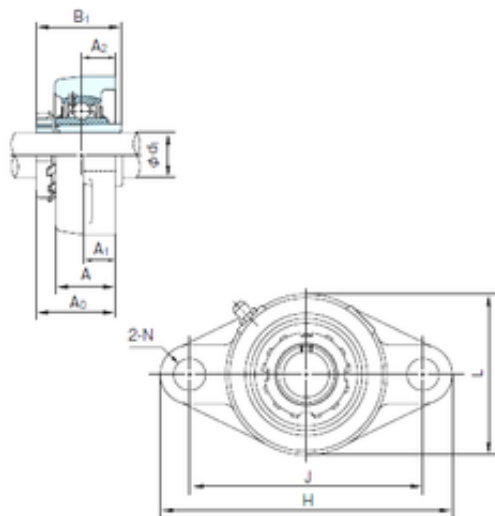

Bearing Rolamentos do Brasil Ltda.

NACHI UKFL322+H2322 bearing units

Bearing No. UKFL322+H2322

Bore Diameter	100 mm
d1	100 mm
A0	121 mm
A	96 mm
A1	42 mm
B1	105 mm
H	470 mm
J	390 mm
L	300 mm
L1	305 mm
N	44 mm
Bolt (G)	M39
A2	60 mm

UKFL322+H2322 Bearing 2D drawings and 3D CAD models