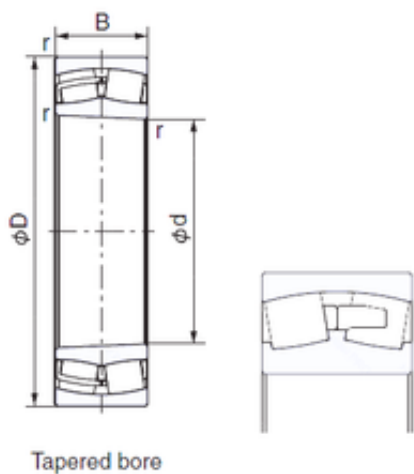

Bearing Rolamentos do Brasil Ltda.

55 mm x 100 mm x 25 mm NACHI 22211AEXK cylindrical roller bearings

Bearing No. 22211AEXK

Size	55x100x25 mm
Bore Diameter	55 mm
Outer Diameter	100 mm
Width	25 mm
d	55 mm
D	100 mm
B	25 mm
C	25 mm
r min.	1,5 mm
Weight	0,89 Kg
Basic dynamic load rating (C)	150 kN
Basic static load rating (C0)	118 kN
(Grease) Lubrication Speed	6750 r/min
(Oil) Lubrication Speed	8550 r/min
Calculation factor (e)	0,29
Calculation factor (Y0)	2,28
Calculation factor (Y1)	2,34

22211AEXK Bearing 2D drawings and 3D CAD models