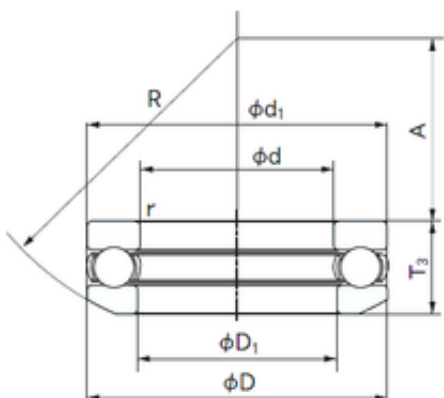

Bearing Rolamentos do Brasil Ltda.

NACHI 53420 thrust ball bearings

Bearing No. 53420

53420 Bearing 2D drawings and 3D CAD models

| | |
|-------------------------------|---------------|
| Size | 100x210x90 mm |
| Bore Diameter | 100 mm |
| Outer Diameter | 210 mm |
| Width | 90 mm |
| d | 100 mm |
| D | 210 mm |
| T | 90 mm |
| d1 | 205 mm |
| r min. | 3 mm |
| A | 50 mm |
| D1 | 103 mm |
| R | 160 mm |
| Weight | 14.5 Kg |
| Basic dynamic load rating (C) | 345 kN |
| Basic static load rating (C0) | 895 kN |
| (Grease) Lubrication Speed | 710 r/min |