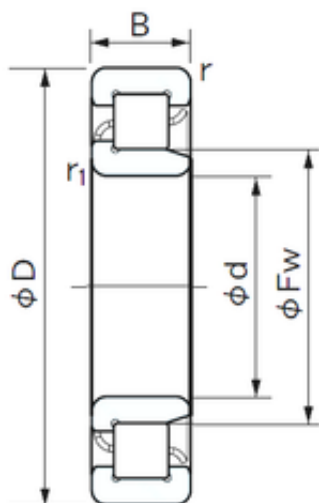

Bearing Rolamentos do Brasil Ltda.

30 mm x 62 mm x 20 mm NACHI NJ 2206
cylindrical roller bearings

Bearing No. NJ 2206

Size	30x62x20 mm
Bore Diameter	30 mm
Outer Diameter	62 mm
Width	20 mm
d	30 mm
Fw	38.5 mm
D	62 mm
B	20 mm
r min.	1 mm
r1 min.	0.6 mm
Weight	0.262 Kg
Basic dynamic load rating (C)	33 kN
Basic static load rating (C0)	33 kN
(Grease) Lubrication Speed	9200 r/min

NJ 2206 Bearing 2D drawings and 3D CAD models