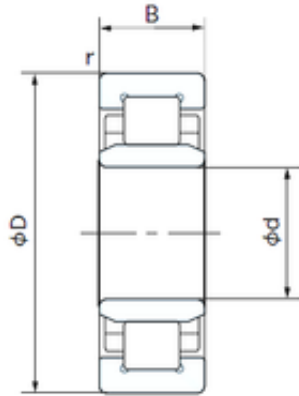

Bearing Rolamentos do Brasil Ltda.

95 mm x 170 mm x 32 mm NACHI NU219T
cylindrical roller bearings

Bearing No. NU219T

Size	95x170x32 mm
Bore Diameter	95 mm
Outer Diameter	170 mm
Width	32 mm
d	95 mm
D	170 mm
B	32 mm
C	32 mm
r	2.1 mm
Weight	3.5 Kg
Basic dynamic load rating (C)	165 kN

NU219T Bearing 2D drawings and 3D CAD models