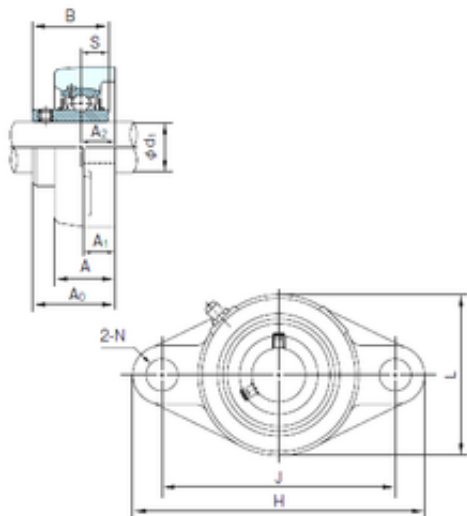

Bearing Rolamentos do Brasil Ltda.

NACHI UCFLX07 bearing units

Bearing No. UCFLX07

Bore Diameter	35 mm
d1	35 mm
A0	51.2 mm
A	38 mm
A1	14 mm
B	49.2 mm
H	171 mm
J	144 mm
L	105 mm
N	16 mm
S	19 mm
Bolt (G)	M14
A2	21 mm

UCFLX07 Bearing 2D drawings and 3D CAD models