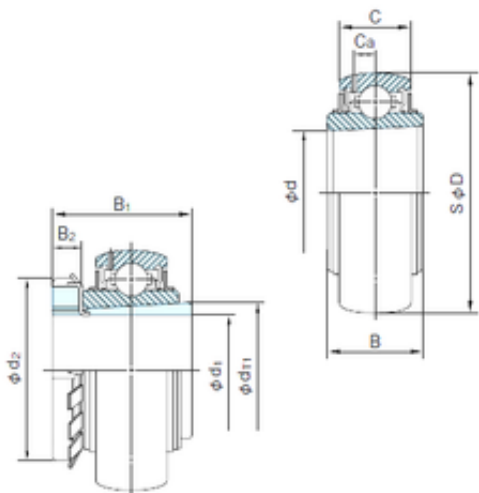

Bearing Rolamentos do Brasil Ltda.

95 mm x 200 mm x 66 mm NACHI
UK319+H2319 deep groove ball bearings

Bearing No. UK319+H2319

UK319+H2319 Bearing 2D drawings and 3D CAD models

Size	95x200x66 mm
Bore Diameter	95 mm
Outer Diameter	200 mm
Width	66 mm
d	95 mm
d1	85 mm
D	200 mm
B	66 mm
C	50 mm
Ca	16.7 mm
d2	125 mm
B1	90 mm
B2	19 mm
Weight	8.72 Kg
Basic dynamic load rating (C)	153 kN