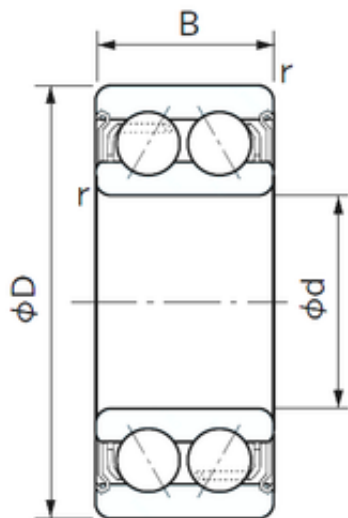

## Bearing Rolamentos do Brasil Ltda.

55 mm x 100 mm x 33.3 mm NACHI 5211AZZ  
angular contact ball bearings

Bearing No. 5211AZZ

Size	55x100x33.3 mm
Bore Diameter	55 mm
Outer Diameter	100 mm
Width	33.3 mm
d	55 mm
D	100 mm
B	33.3 mm
C	33.3 mm
r min.	1.5 mm
Weight	0.960 Kg
Basic dynamic load rating (C)	54 kN
Basic static load rating (C0)	47,5 kN
Enclosure	Double Shield
Configuration	Double Row
Bore Type	Cylindrical Bore
Bore Size	55 mm
Outside Diameter	100 mm
Width	33.3 mm
Fillet Radius/Chamfer	1.5 mm
Dynamic Load Rating	54,000 N
Static Load Rating	47,500 N
Limiting Speed - Oil	4,000 rpm
Radial Clearance	0.008 to 0.028 mm
da	64 mm
Da	91 mm

5211AZZ Bearing 2D drawings and 3D CAD models

## Bearing Rolamentos do Brasil Ltda.

ra	1.5 mm
----	--------