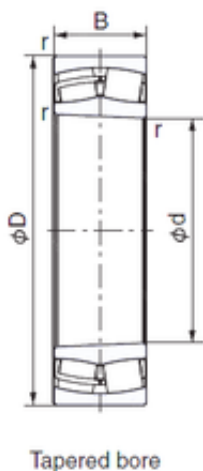

### 160 mm x 270 mm x 86 mm NACHI 23132EX1K cylindrical roller bearings

Bearing No. 23132EX1K

Size	160x270x86 mm
Bore Diameter	160 mm
Outer Diameter	270 mm
Width	86 mm
d	160 mm
D	270 mm
B	86 mm
C	86 mm
r min.	2,1 mm
Weight	20,5 Kg
Basic dynamic load rating (C)	1180 kN
Basic static load rating (C0)	1430 kN
(Grease) Lubrication Speed	1800 r/min
(Oil) Lubrication Speed	2400 r/min
Calculation factor (e)	0,3
Calculation factor (Y0)	2,17
Calculation factor (Y1)	2,22

23132EX1K Bearing 2D drawings and 3D CAD models