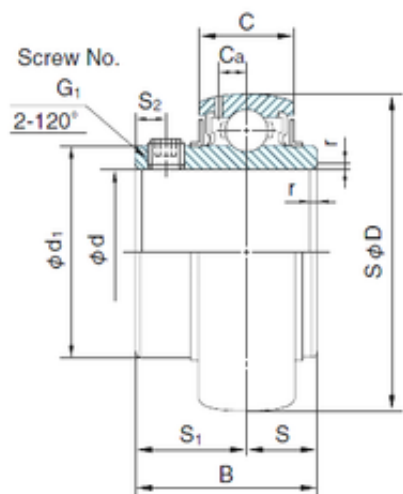

## Bearing Rolamentos do Brasil Ltda.

100 mm x 190 mm x 117.5 mm NACHI UCX20  
deep groove ball bearings

Bearing No. UCX20

Size	100x190x117.5 mm
Bore Diameter	100 mm
Outer Diameter	190 mm
Width	117.5 mm
d	100 mm
D	190 mm
B	117.5 mm
C	42 mm
S1	68.3 mm
Ca	13 mm
d1	132.5 mm
r	3.5 mm
S	49.2 mm
S2	16 mm
Thread (G)	M16 × 1.5
Weight	9.04 Kg
Basic dynamic load rating (C)	134 kN

UCX20 Bearing 2D drawings and 3D CAD models