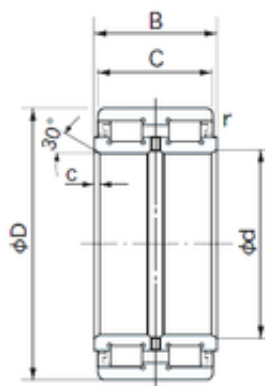

## Bearing Rolamentos do Brasil Ltda.

60 mm x 95 mm x 46 mm NACHI E5012  
cylindrical roller bearings

Bearing No. E5012

Size	60x95x46 mm
Bore Diameter	60 mm
Outer Diameter	95 mm
Width	46 mm
d	60 mm
D	95 mm
B	46 mm
C	45 mm
c	2 mm
r min.	0.6 mm
Weight	1.20 Kg
Basic dynamic load rating (C)	123 kN
Basic static load rating (C0)	208 kN

E5012 Bearing 2D drawings and 3D CAD models