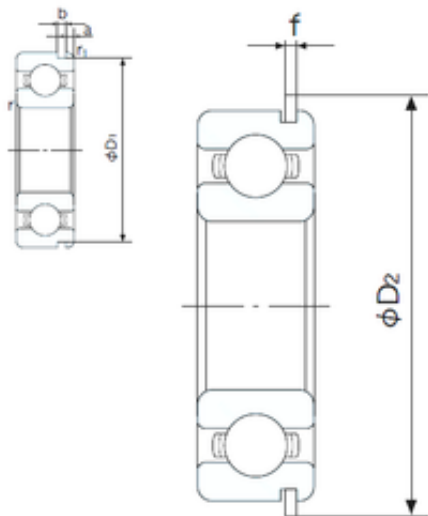

Bearing Rolamentos do Brasil Ltda.

25 mm x 52 mm x 15 mm NACHI 6205NR
deep groove ball bearings

Bearing No. 6205NR

6205NR Bearing 2D drawings and 3D CAD models

Size	25x52x15 mm
Bore Diameter	25 mm
Outer Diameter	52 mm
Width	15 mm
d	25 mm
D	52 mm
B	15 mm
C	15 mm
a	2.46 mm
b	1.35 mm
f	1.12 mm
r min.	1 mm
r1 min.	0.5 mm
D1	49.73 mm
D2	57.9 mm
Weight	0.128 Kg
Basic dynamic load rating (C)	14 kN
Basic static load rating (C0)	7,9 kN
(Grease) Lubrication Speed	12000 r/min
Category	Ball Bearings
Inventory	10.0
Manufacturer Name	NACHI
Minimum Buy Quantity	N/A
UNSPSC	31171504
Weight / Kilogram	0.127

Bearing Rolamentos do Brasil Ltda.

EAN	4991893700589
Product Group	B00308
Bore Type	Cylindrical Bore
Configuration	Single Row
Enclosure	Snap Ring Groove with Snap Ring
Bore Size	25 mm
Outside Diameter	52 mm
Width	15 mm
Fillet Radius/Chamfer	1 mm
r1	0.5 mm
Snap Ring Width	1.1 mm
Snap Ring Outside Diameter	57.9 mm
D1 (max)	49.7 mm
a (max)	2.5 mm
b (min)	1.4 mm
Dynamic Load Rating	14,000 N
Static Load Rating	7,900 N
Limiting Speed - Grease	13,000 rpm
Limiting Speed - Oil	16,000 rpm
Factor fo	13.9
Radial Clearance	0.005 to 0.020 mm
da (min)	31 mm
Da (max)	46 mm
Dx (min)	58.5 mm
ra (max)	1 mm
Cy (max)	3.3 mm