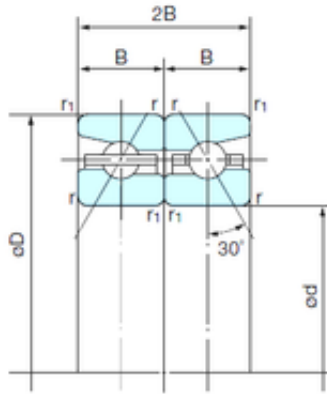

Bearing Rolamentos do Brasil Ltda.

120 mm x 180 mm x 27 mm NACHI
120TAH10DB angular contact ball bearings

Bearing No. 120TAH10DB

Size	120x180x27 mm
Bore Diameter	120 mm
Outer Diameter	180 mm
Width	27 mm
d	120 mm
D	180 mm
B	27 mm
Angle (°)	30 °
r min.	2 mm
r1 min.	1 mm
2B	54 mm
Basic dynamic load rating (C)	75 kN
Basic static load rating (C0)	207 kN
(Grease) Lubrication Speed	4000 r/min

120TAH10DB Bearing 2D drawings and 3D CAD models