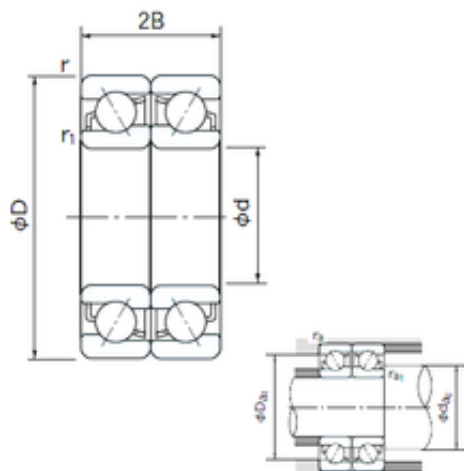

## Bearing Rolamentos do Brasil Ltda.

120 mm x 260 mm x 55 mm NACHI 7324BDF  
angular contact ball bearings

Bearing No. 7324BDF

7324BDF Bearing 2D drawings and 3D CAD models

Size	120x260x55 mm
Bore Diameter	120 mm
Outer Diameter	260 mm
Width	55 mm
d	120 mm
D	260 mm
B	55 mm
C	55 mm
Angle ( ° )	40 °
a	52.2 mm
r min.	3 mm
r1 min.	1.1 mm
2B	110 mm
da min.	127 mm
Da max.	253 mm
ra max.	1 mm
Weight	14.2 Kg
Basic dynamic load rating (C)	400 kN
Basic static load rating (C0)	505 kN
(Grease) Lubrication Speed	1700 r/min
Bore Type	Cylindrical Bore
Enclosure	Open
Configuration	Duplex
Bore Size	120 mm
Outside Diameter	260 mm

## Bearing Rolamentos do Brasil Ltda.

Width	55 mm
Fillet Radius/Chamfer	3 mm
r1	1.1 mm
Dynamic Load Rating	400,000 N
Static Load Rating	505,000 N
Limiting Speed - Grease	1,700 rpm
Limiting Speed - Oil	2,200 rpm
da1 (min)	134 mm
da2 (min)	127 mm
Da1 (max)	246 mm
Da2 (max)	253 mm
ra (max)	2.5 mm
ra1 (max)	1 mm