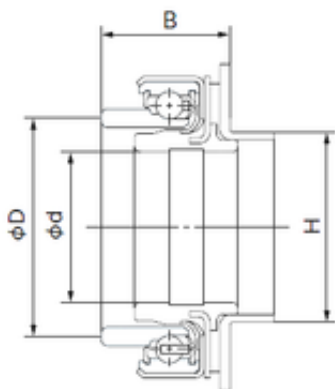

Bearing Rolamentos do Brasil Ltda.

35 mm x 68 mm x 33 mm NACHI 68SCRN43A
deep groove ball bearings

Bearing No. 68SCRN43A

Size	35x68x33 mm
Bore Diameter	35 mm
Outer Diameter	68 mm
Width	33 mm
d	35 mm
D	68 mm
B	33 mm
H	44 mm

68SCRN43A Bearing 2D drawings and 3D CAD models