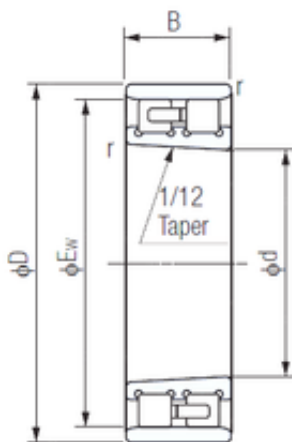

Bearing Rolamentos do Brasil Ltda.

55 mm x 90 mm x 26 mm NACHI NN3011K
cylindrical roller bearings

Bearing No. NN3011K

| | |
|-------------------------------|-------------|
| Size | 55x81x26 mm |
| Bore Diameter | 55 mm |
| Outer Diameter | 81 mm |
| Width | 26 mm |
| d | 55 mm |
| D | 90 mm |
| Ew | 81 mm |
| B | 26 mm |
| C | 26 mm |
| r min. | 1,1 mm |
| Weight | 0,651 Kg |
| Basic dynamic load rating (C) | 69,5 kN |
| Basic static load rating (C0) | 96,5 kN |
| (Grease) Lubrication Speed | 10500 r/min |

NN3011K Bearing 2D drawings and 3D CAD models