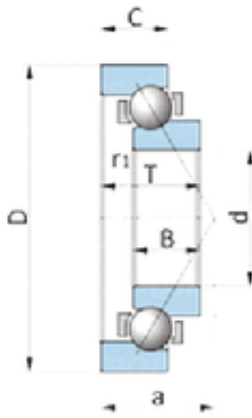

Bearing Rolamentos do Brasil Ltda.

NACHI 180BN19W angular contact ball bearings

Bearing No. 180BN19W

| | |
|----------------|---------------|
| Size | 180x250x33 mm |
| Bore Diameter | 180 mm |
| Outer Diameter | 250 mm |
| Width | 33 mm |
| d | 180 mm |
| D | 250 mm |

180BN19W Bearing 2D drawings and 3D CAD models