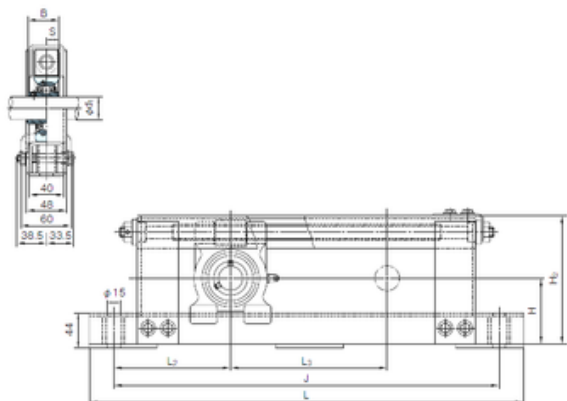

## NACHI UCTL207+WL300 bearing units

Bearing No. UCTL207+WL300

Bore Diameter	35 mm
Width	42,9 mm
d	35 mm
L2	150 mm
L3	300 mm
B	42,9 mm
H	92 mm
H2	176 mm
J	600 mm
L	660 mm
S	17,5 mm
Bolt (G)	M12

UCTL207+WL300 Bearing 2D drawings and 3D CAD models