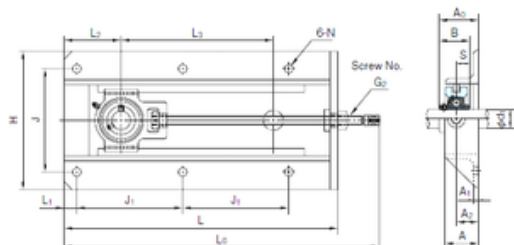

Bearing Rolamentos do Brasil Ltda.

NACHI UCT213+WB bearing units

Bearing No. UCT213+WB

Bore Diameter	65 mm
Width	322 mm
d	65 mm
L2	144 mm
L3	300 mm
H	322 mm
J	260 mm
L	606 mm
L1	22 mm
N	15 mm
J1	260 mm
Thread (G2)	Tr36

UCT213+WB Bearing 2D drawings and 3D CAD models