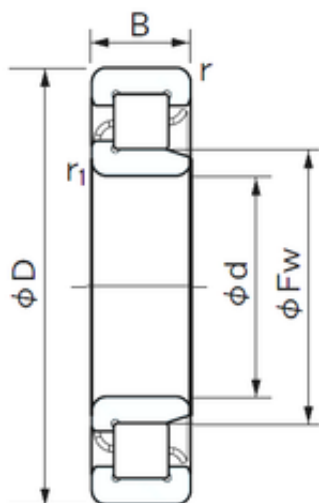

Bearing Rolamentos do Brasil Ltda.

45 mm x 85 mm x 23 mm NACHI NJ 2209
cylindrical roller bearings

Bearing No. NJ 2209

Size	45x85x23 mm
Bore Diameter	45 mm
Outer Diameter	85 mm
Width	23 mm
d	45 mm
Fw	55 mm
D	85 mm
B	23 mm
r min.	1.1 mm
r1 min.	1.1 mm
Weight	0.536 Kg
Basic dynamic load rating (C)	61,5 kN
Basic static load rating (C0)	67,5 kN
(Grease) Lubrication Speed	7400 r/min

NJ 2209 Bearing 2D drawings and 3D CAD models