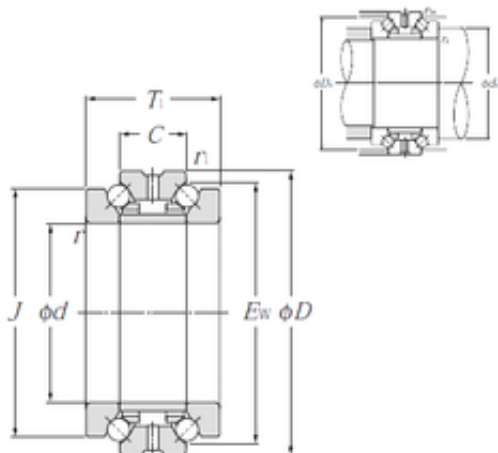

Bearing Rolamentos do Brasil Ltda.

NTN 562028M thrust ball bearings

Bearing No. 562028M

562028M Bearing 2D drawings and 3D CAD models

Bore Diameter	145 mm
Outer Diameter	192 mm
d	145 mm
D	210 mm
Ew	192 mm
T1	84 mm
C	42 mm
ra1 max.	1 mm
r min.	2 mm
r1 min.	1 mm
J	187 mm
da min.	165 mm
Da max.	202 mm
ra max.	2 mm
Weight	8,1 Kg
Basic dynamic load rating (C)	144 kN
Basic static load rating (C0)	495 kN
(Grease) Lubrication Speed	2 000 r/min